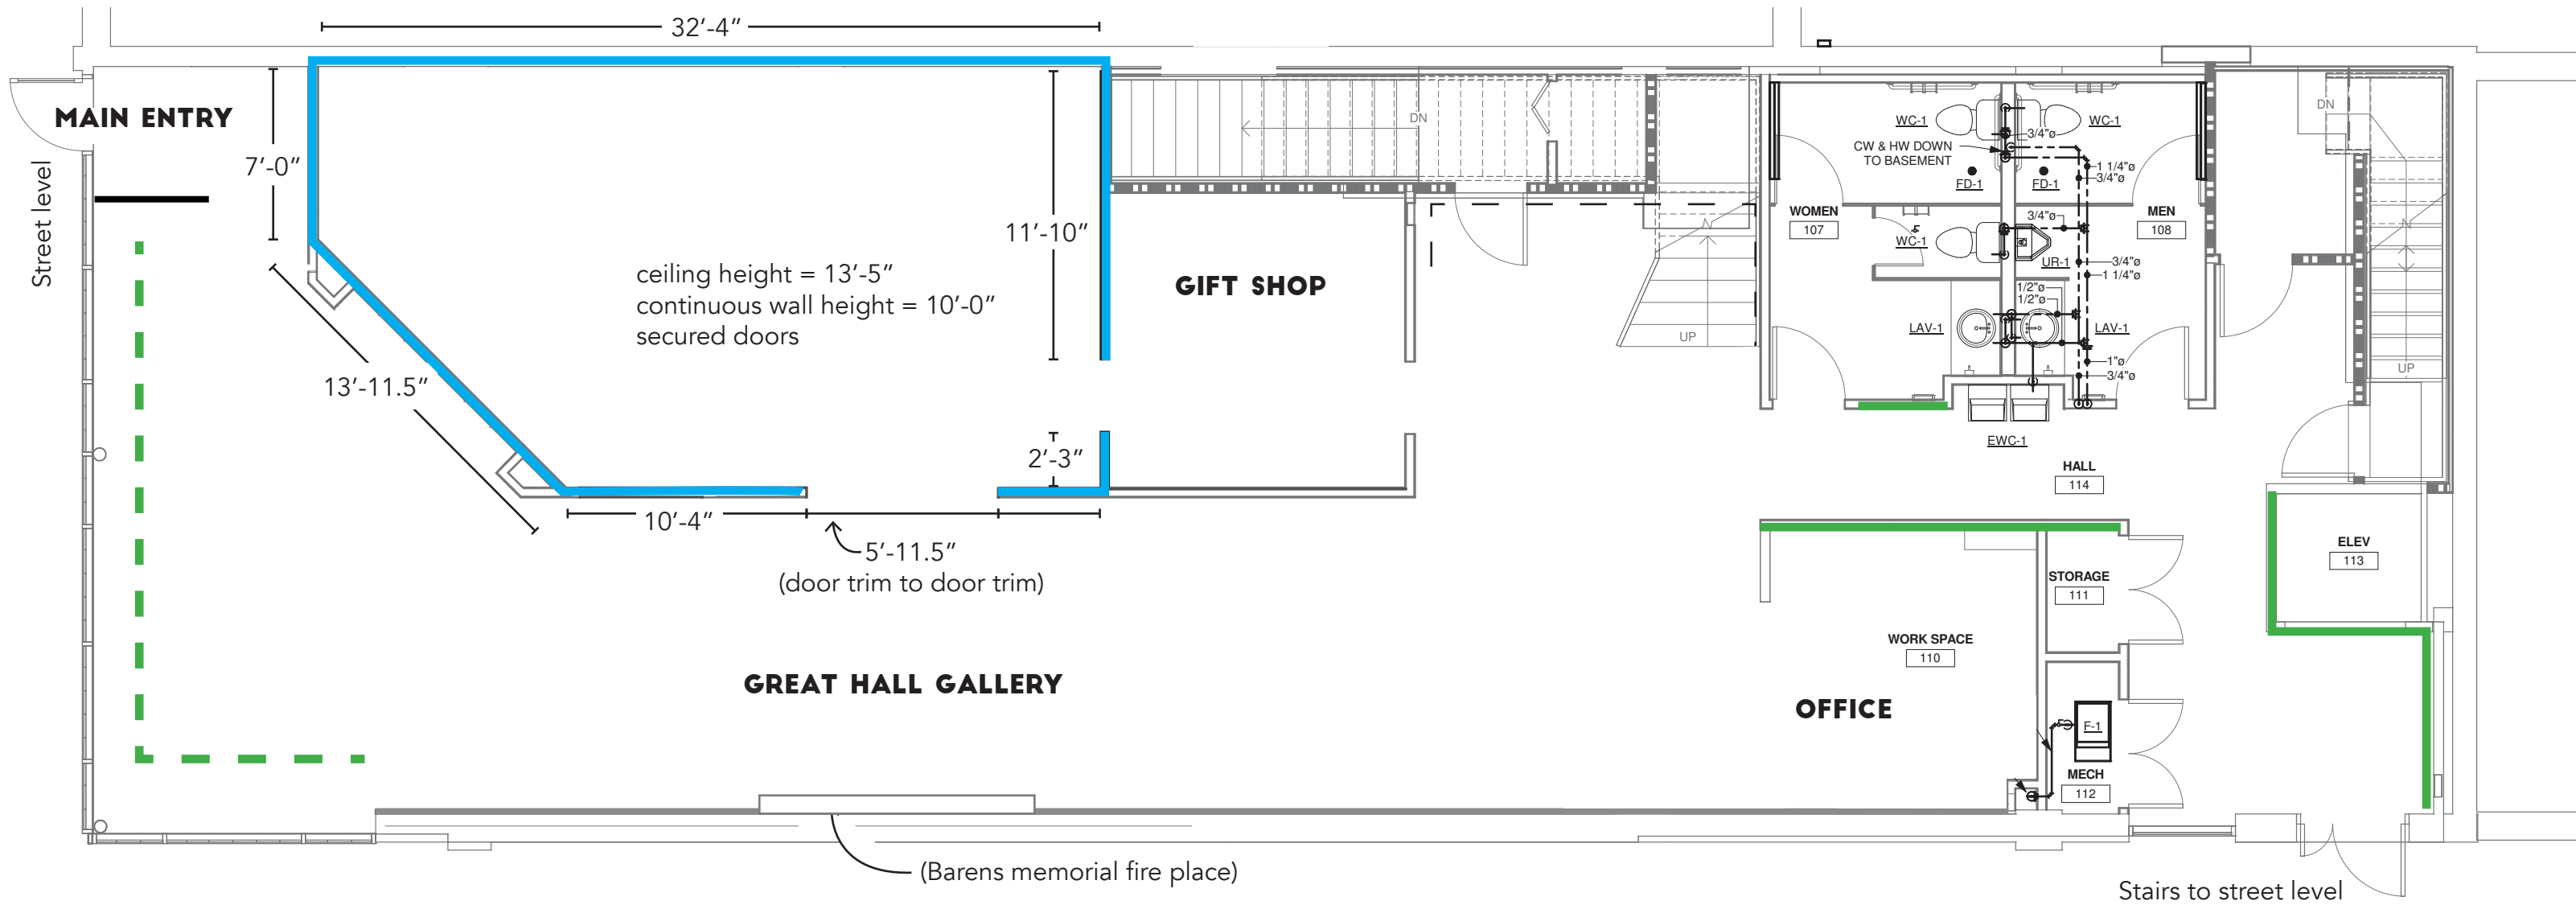

## | BECKMANN GALLERY // WALL DIMENSIONS

## BECKMANN GALLERY | // WALL DIMENSIONS

**NOT TO SCALE / ALL DIMENSIONS ON THIS PAGE FOR THE BECKMANN GALLERY WALLS**

- - - - - HANGING WINDOW/COMMUNITY GALLERY
- COMMUNITY GALLERY WALL SPACE
- BECKMANN GALLERY WALL SPACE

# WASECA ART CENTER // GALLERY FLOOR PLAN WITH DIMENSIONS

CHECK OUR WEBSITE FOR CURRENT HOURS [WWW.WASECAARTCENTER.ORG](http://WWW.WASECAARTCENTER.ORG)  
507-835-1701

## GREAT HALL GALLERY // WALL DIMENSIONS

**NOT TO SCALE / ALL DIMENSIONS ON THIS PAGE FOR GREAT HALL GALLERY WALLS**

- - - - - HANGING WINDOW/COMMUNITY GALLERY
- COMMUNITY GALLERY WALL SPACE
- GREAT HALL GALLERY WALL SPACE