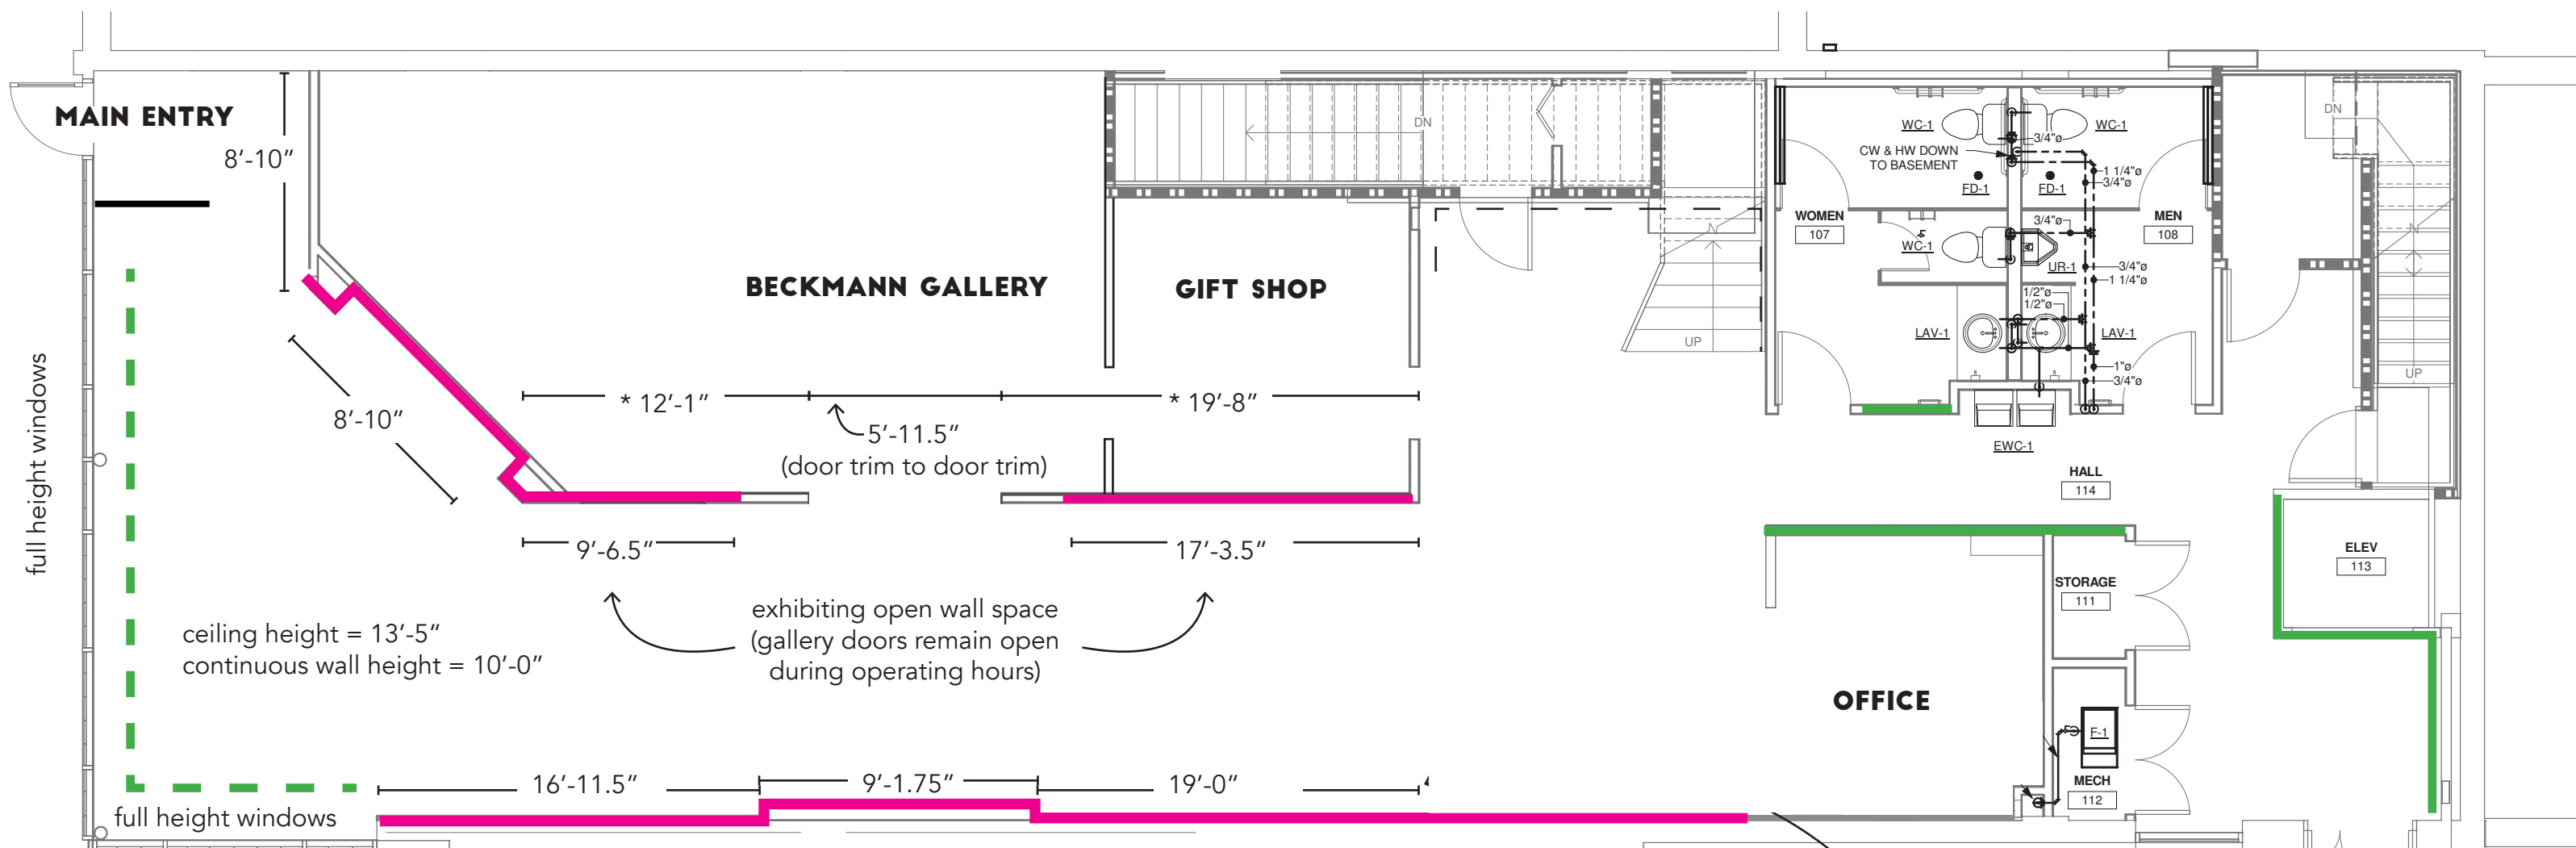

## | BECKMANN GALLERY // WALL DIMENSIONS

## BECKMANN GALLERY | // WALL DIMENSIONS

**NOT TO SCALE / ALL DIMENSIONS ON THIS PAGE FOR THE BECKMANN GALLERY WALLS**

- - - - - HANGING WINDOW/COMMUNITY GALLERY
- COMMUNITY GALLERY WALL SPACE
- BECKMANN GALLERY WALL SPACE

# WASECA ART CENTER // GALLERY FLOOR PLAN WITH DIMENSIONS

CHECK OUR WEBSITE FOR CURRENT HOURS [WWW.WASECAARTCENTER.ORG](http://WWW.WASECAARTCENTER.ORG)  
507-835-1701

## GREAT HALL GALLERY // WALL DIMENSIONS

**NOT TO SCALE / ALL DIMENSIONS ON THIS PAGE FOR GREAT HALL GALLERY WALLS**

- - - - - HANGING WINDOW/COMMUNITY GALLERY
- COMMUNITY GALLERY WALL SPACE
- GREAT HALL GALLERY WALL SPACE